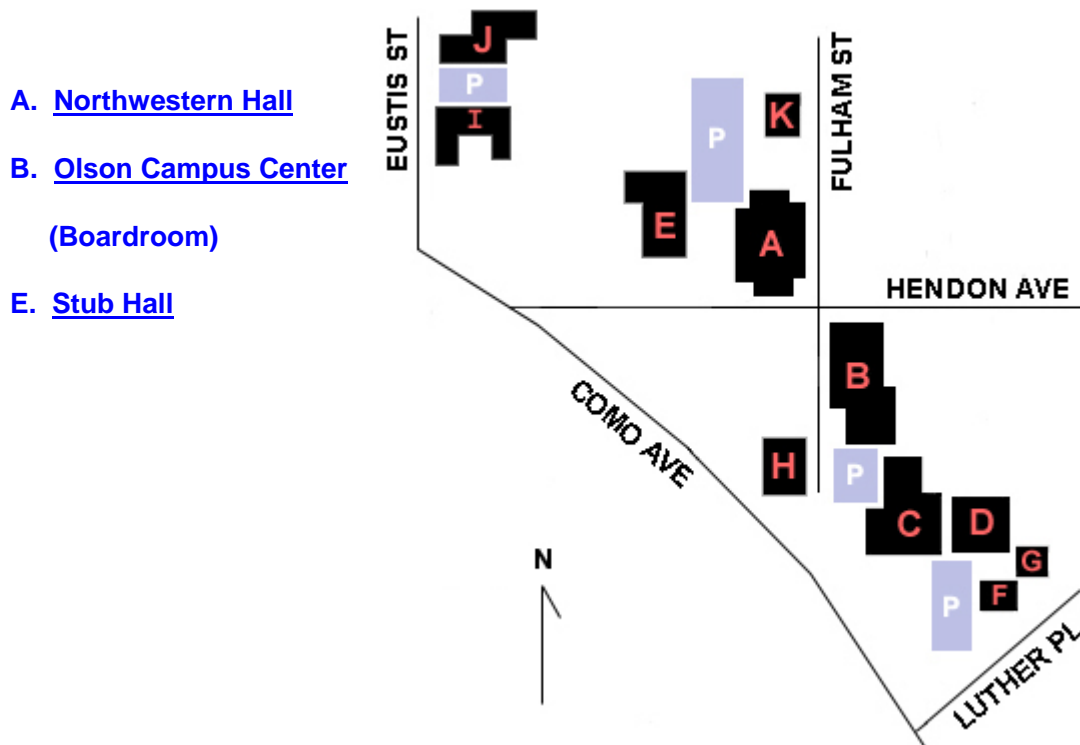

EVENT LOCATIONS AND ADMISSION FEES

ALL EVENTS FOR THE 2009-2010 SEASON WILL BE HELD ON THE LUTHER SEMINARY CAMPUS:

Hendon & Fulham Streets, St. Paul MN

A. [Northwestern Hall](#)

B. [Olson Campus Center](#)

(Boardroom)

E. [Stub Hall](#)

ADMISSION FEES:

LECTURES: Members $15.00; Non-Members $20.00; Students: $10.00
Time: 7:30 to 9:30

WORKSHOPS: Members $75; Non-Members $95.00; Students $50.00
Time: 9:00 AM to 4:00 PM

CLASSES: $150.00 for all three
Time: 9:00 AM to Noon

SALONS: Members $5.00; Non-Members $7.00;
First-time attendees: Free
Time: 7:15 to 9:30

Full descriptions of all events will be e-mailed to you approximately one month in advance.